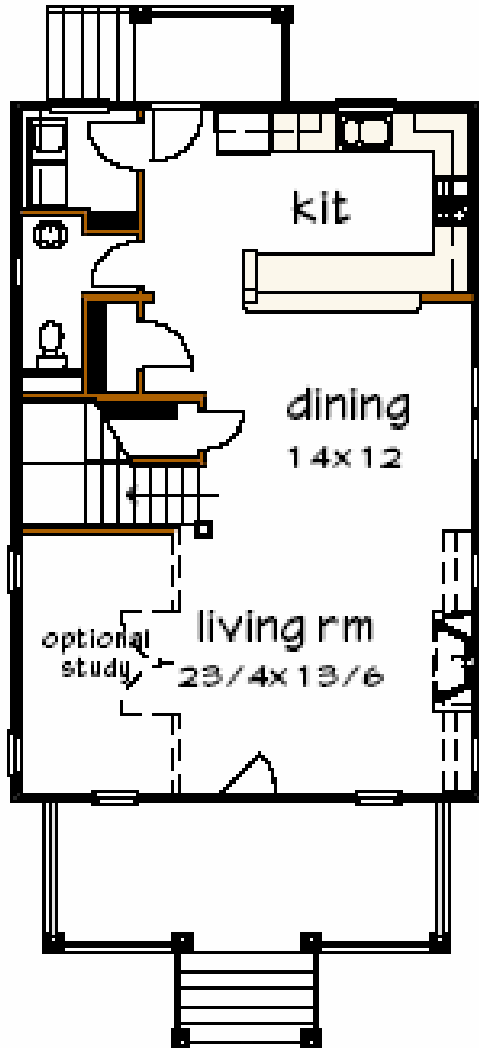

# The Magnolia

Standard Plan: 1667 sq ft. / 3 BR, 2.5 Bath

Floor 1 plan

Floor 2 plan

Palmetto  
Classic Homes, LLC

# The Magnolia

With Bonus Room: 2178 sq ft. / 3 BR, 2.5 Bath

Floor 1 plan

Floor 2 plan

Floor 3 plan