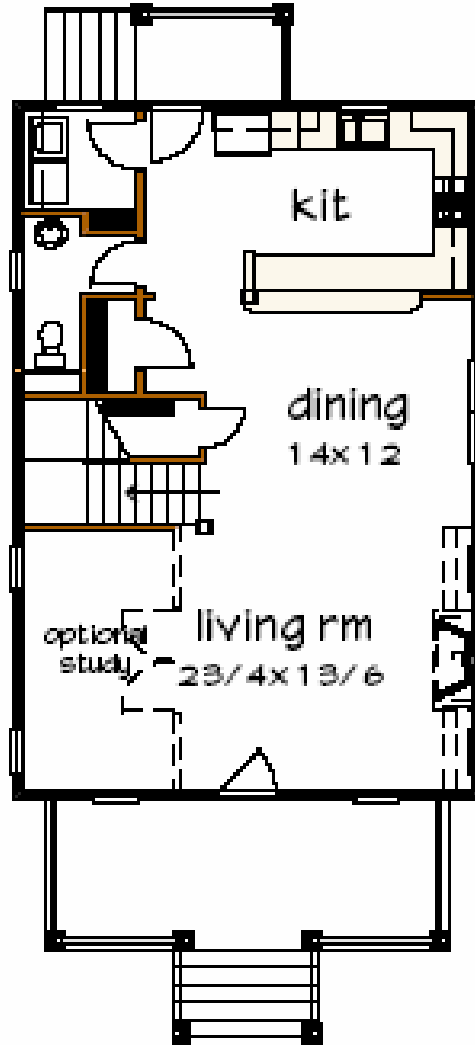

# The Magnolia

Standard Plan: 1667 sq ft. / 3 BR, 2.5 Bath

Floor 1 plan

Floor 2 plan

Palmetto  
Classic Homes, LLC

# The Magnolia

With Bonus Room: 2178 sq ft. / 3 BR, 2.5 Bath

Floor 1 plan

Floor 2 plan

Floor 3 plan