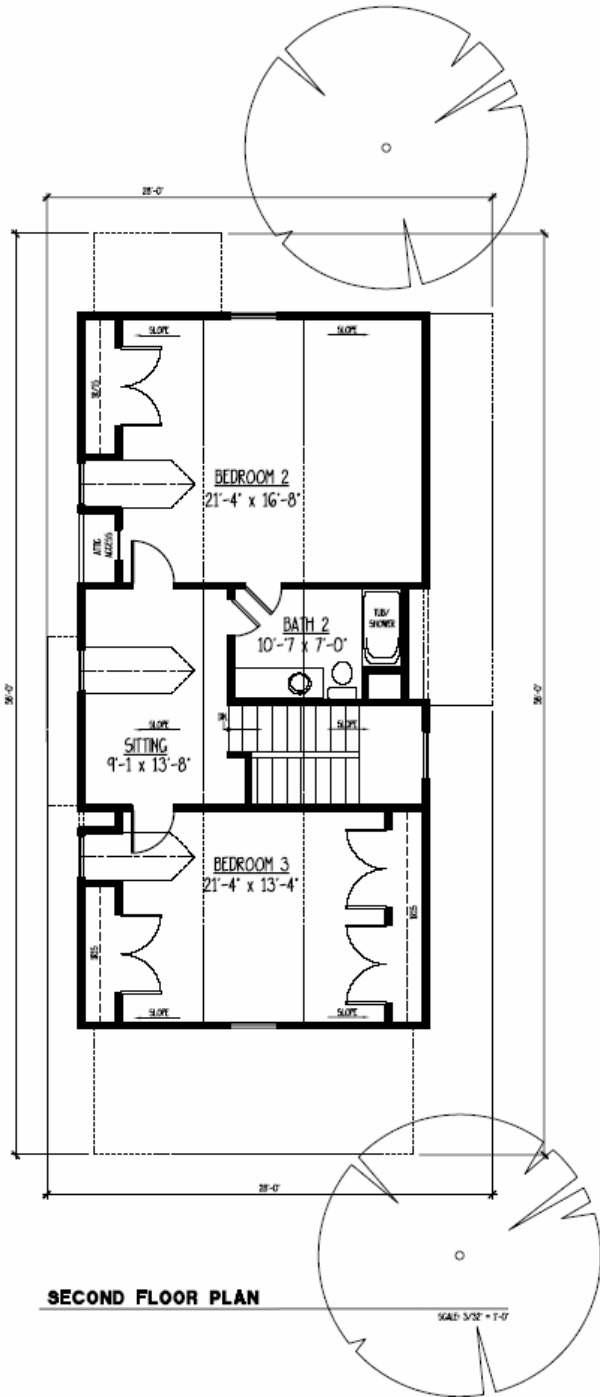

Palmetto
Classic Homes, LLC

The Grand Cypress

Standard Plan: 2002 sq ft. / 3 BR, 2.5 Bath

Palmetto
Classic Homes, LLC

The Grand Cypress

With Screened Porch: 2002 sq ft. / 3 BR, 2.5 Bath