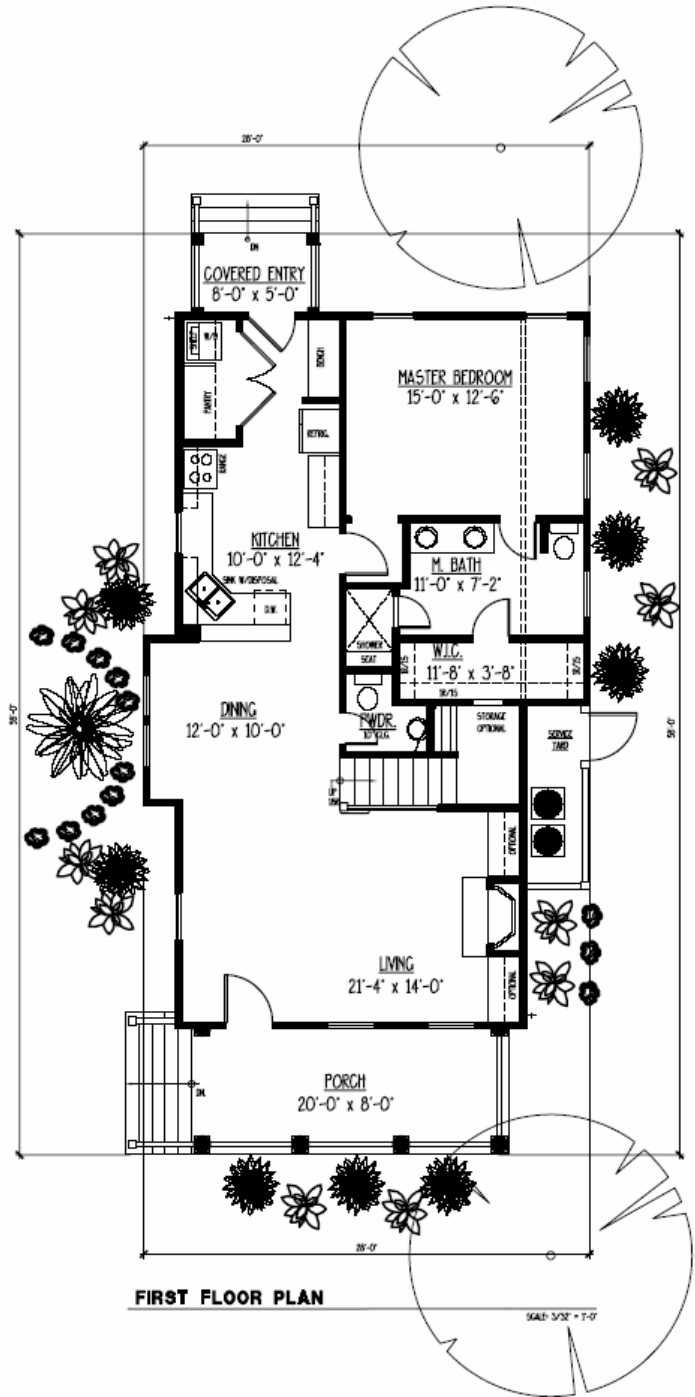

Palmetto
Classic Homes, LLC

The Grand Cypress

Standard Plan: 2002 sq ft. / 3 BR, 2.5 Bath

Palmetto
Classic Homes, LLC

The Grand Cypress

With Screened Porch: 2002 sq ft. / 3 BR, 2.5 Bath