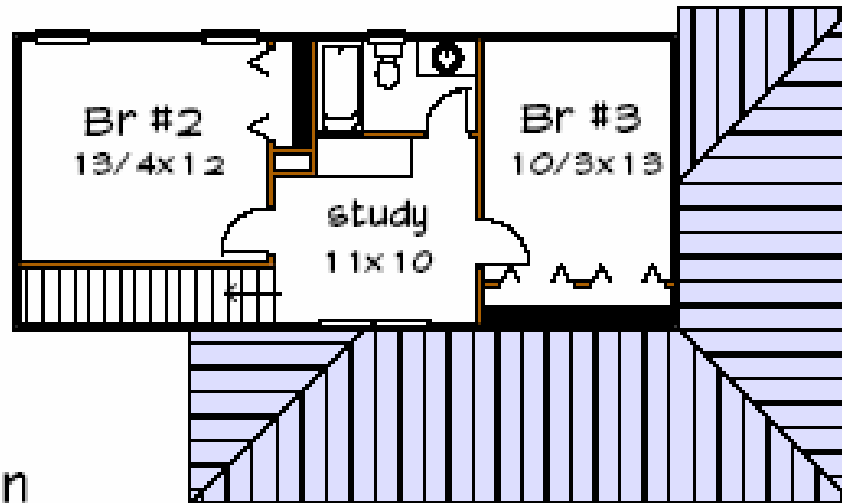

Palmetto
Classic Homes, LLC

The Azalea Cottage

Standard Plan: 1500 sq ft. / 3 BR, 2.5 Bath

Floor 2 plan

Floor 1 plan