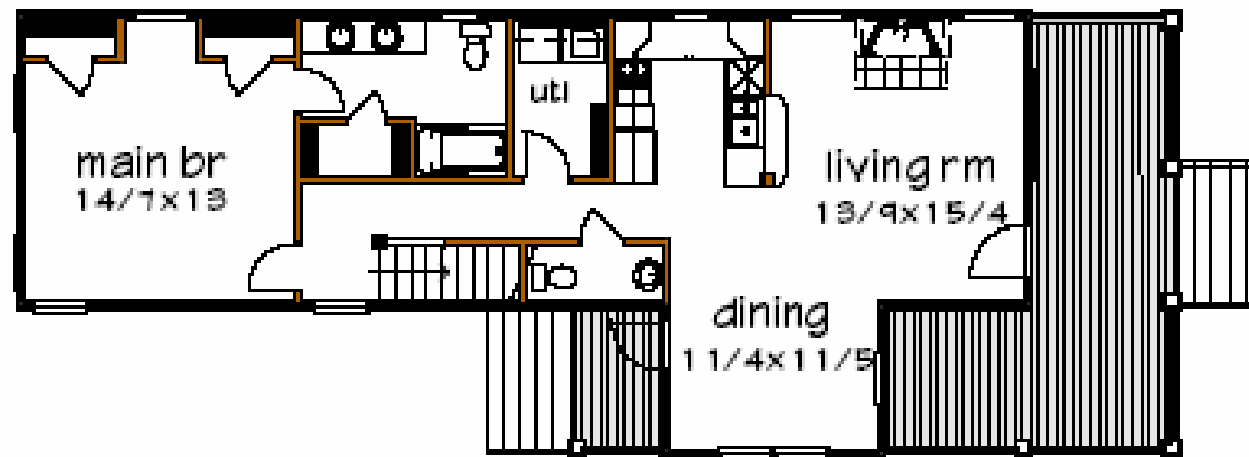

Palmetto
Classic Homes, LLC

The Azalea Cottage

Standard Plan: 1500 sq ft. / 3 BR, 2.5 Bath

Floor 2 plan

Floor 1 plan